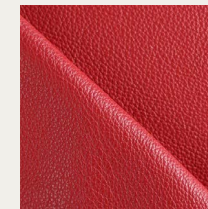

LIFESTYLE
FURNITURE
SINCE 1978

LEATHER
BALDER 064
price group 32

001 White

072 Light Grey

071 Stone

075 Grey

089 Black

015 Yellow

023 Orange

014 Red

021 Wine Red

058 Dark Brown

002 Cognac

008 Gold

061 Nougat

050 Cream

036 Petrol

013 Blue

033 Dark Green

678 Avocado

031 Olive

Semi-aniline Balder is a slightly corrected semi-aniline leather with a soft touch. The hide is printed with a rustic structure which accentuates the character of the leather.