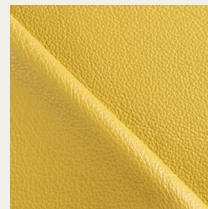

LIFESTYLE
FURNITURE
SINCE 1978

LEATHER
BALDER 064
price group 32

001 White

072 Light Grey

071 Stone

075 Grey

089 Black

015 Yellow

023 Orange

014 Red

021 Wine Red

058 Dark Brown

002 Cognac

008 Gold

061 Nougat

050 Cream

036 Petrol

013 Blue

033 Dark Green

678 Avocado

031 Olive

Semi-aniline Balder is a slightly corrected semi-aniline leather with a soft touch. The hide is printed with a rustic structure which accentuates the character of the leather.