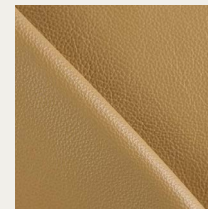

LIFESTYLE
FURNITURE
SINCE 1978

LEATHER
BALDER 064
price group 32

001 White

072 Light Grey

071 Stone

075 Grey

089 Black

015 Yellow

023 Orange

014 Red

021 Wine Red

058 Dark Brown

002 Cognac

008 Gold

061 Nougat

050 Cream

036 Petrol

013 Blue

033 Dark Green

678 Avocado

031 Olive

Semi-aniline Balder is a slightly corrected semi-aniline leather with a soft touch. The hide is printed with a rustic structure which accentuates the character of the leather.