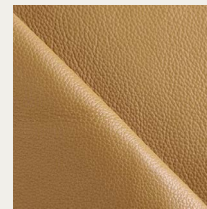

LIFESTYLE
FURNITURE
SINCE 1978

LEATHER
BALDER 064
price group 32

001 White

072 Light Grey

071 Stone

075 Grey

089 Black

015 Yellow

023 Orange

014 Red

021 Wine Red

058 Dark Brown

002 Cognac

008 Gold

061 Nougat

050 Cream

036 Petrol

013 Blue

033 Dark Green

678 Avocado

031 Olive

Semi-aniline Balder is a slightly corrected semi-aniline leather with a soft touch. The hide is printed with a rustic structure which accentuates the character of the leather.